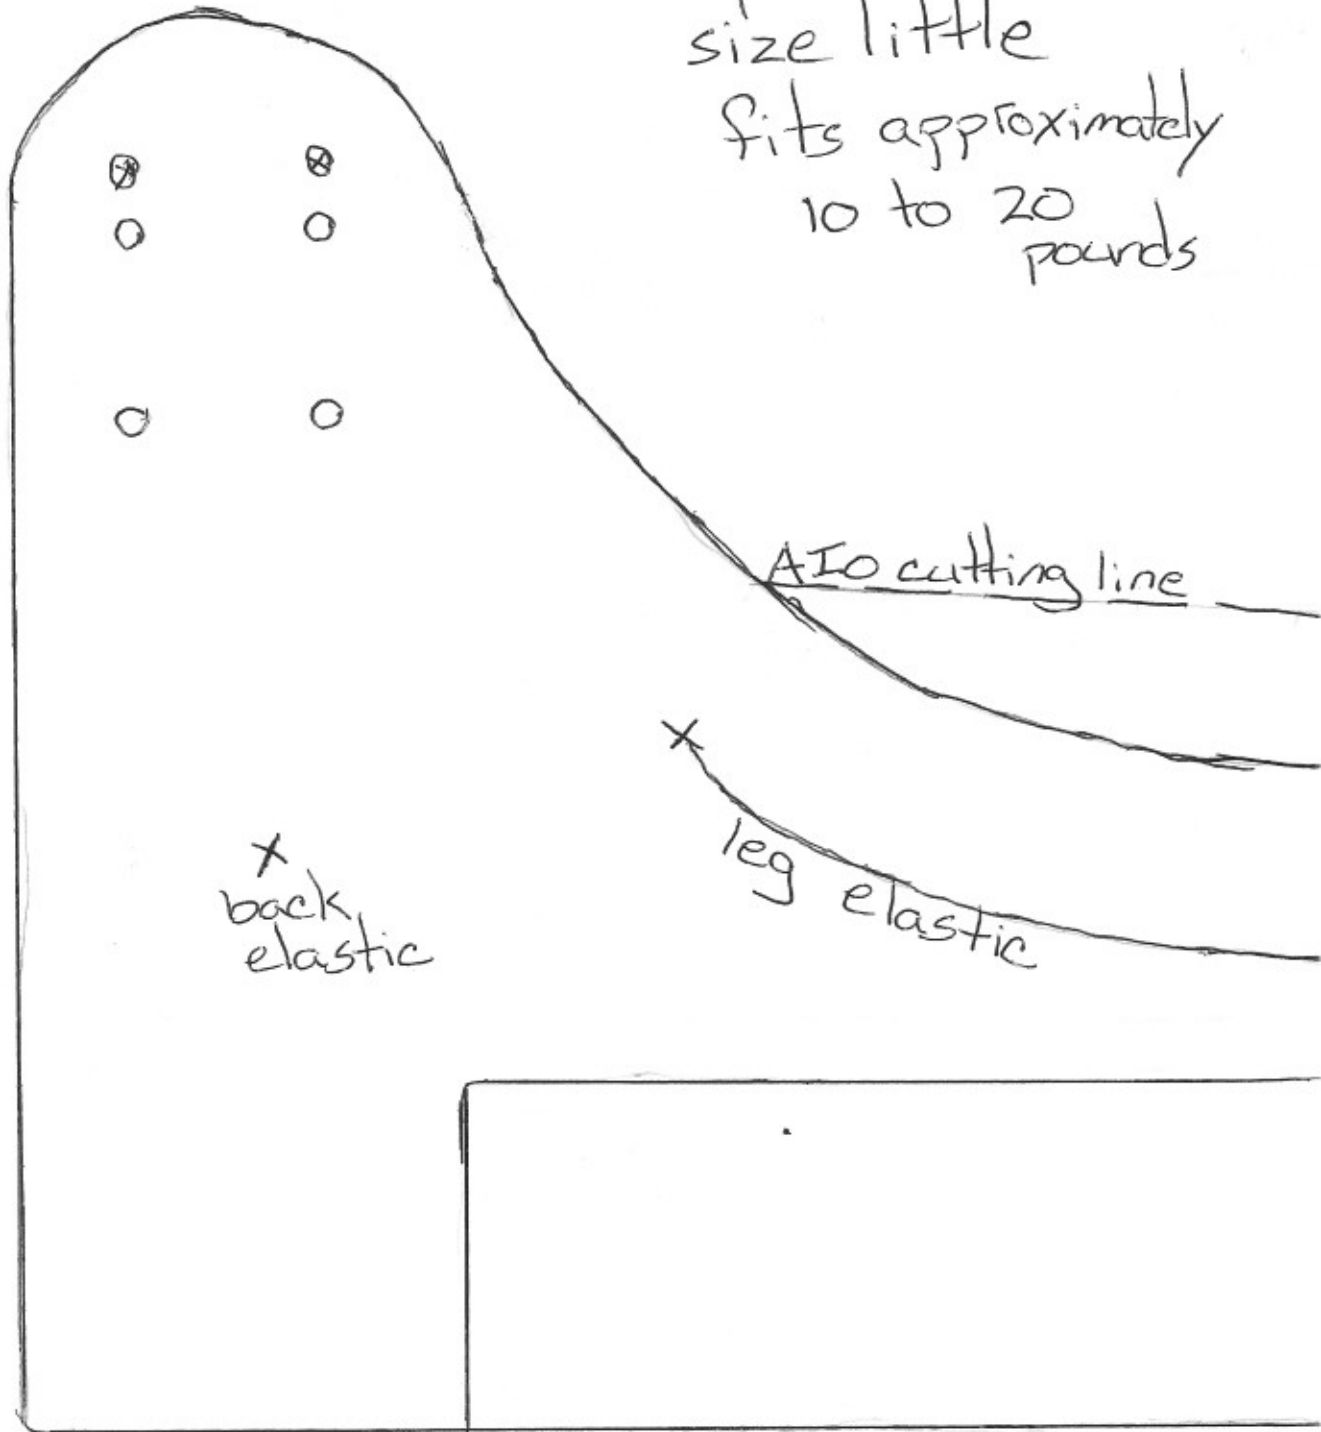

size newborn page 1

Mama Bird
Diaper Pattern
size newborn

Fits approximately
6 to 12 pounds

Place this sheet one half inch under size newborn page 1, aligning lines and markings.

size newborn page 2

size little page 1

Mama Bird Diaper Pattern

size little

fits approximately
10 to 20
pounds

Place this sheet one half
inch under size little page 1,
aligning lines and markings.

size little page 2

1 inch
square

size big page 1

Mama Bird Diaper Pattern

size big

fits approximately
20 to 35 pounds

x
back
elastic

x
leg
elastic line

AIO cutting line

Place this sheet one half
inch under size big page 1,
aligning lines and markings.

size big page 2

stakes
placement

snap placement

loop tape placement