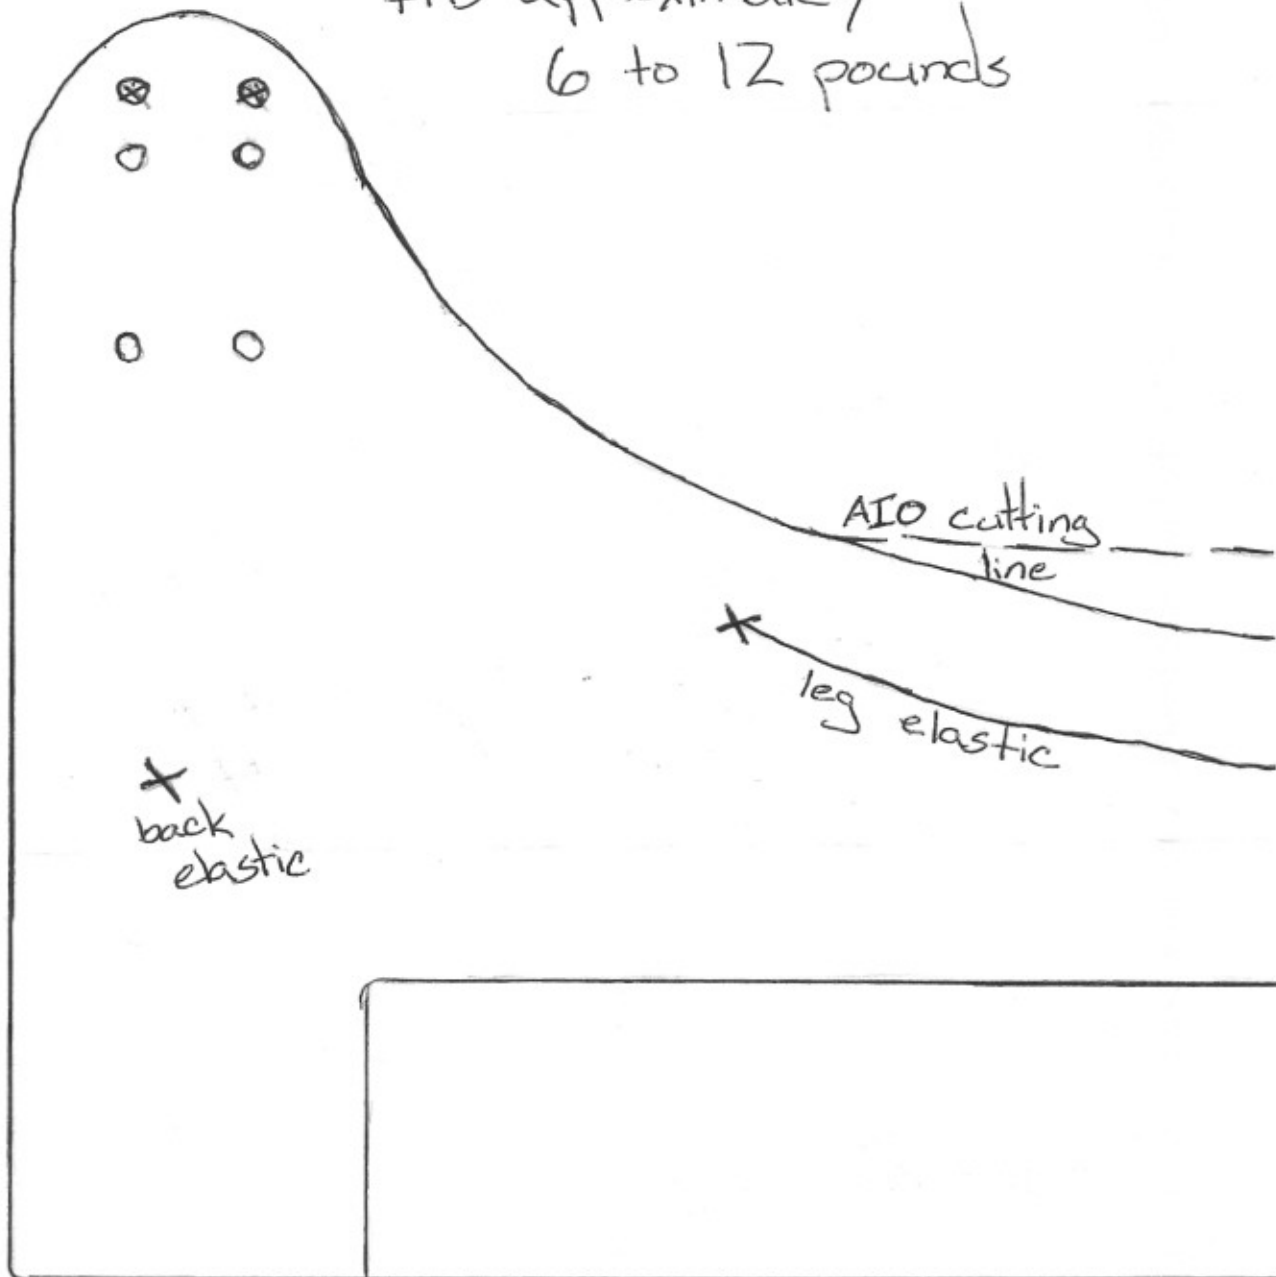

size newborn page 1

Mama Bird
Diaper Pattern
size newborn

Fits approximately
6 to 12 pounds

Place this sheet one half inch under size newborn page 1, aligning lines and markings.

size newborn page 2

size little page 1

Mama Bird Diaper Pattern

size little

fits approximately
10 to 20
pounds

Place this sheet one half
inch under size little page 1,
aligning lines and markings.

size little page 2

1 inch
square

size big page 1

Mama Bird Diaper Pattern

size big

fits approximately
20 to 35 pounds

x
back
elastic

x
leg
elastic line

AIO cutting line

Place this sheet one half
inch under size big page 1,
aligning lines and markings.

size big page 2

stakes
placement

snap placement

loop tape placement