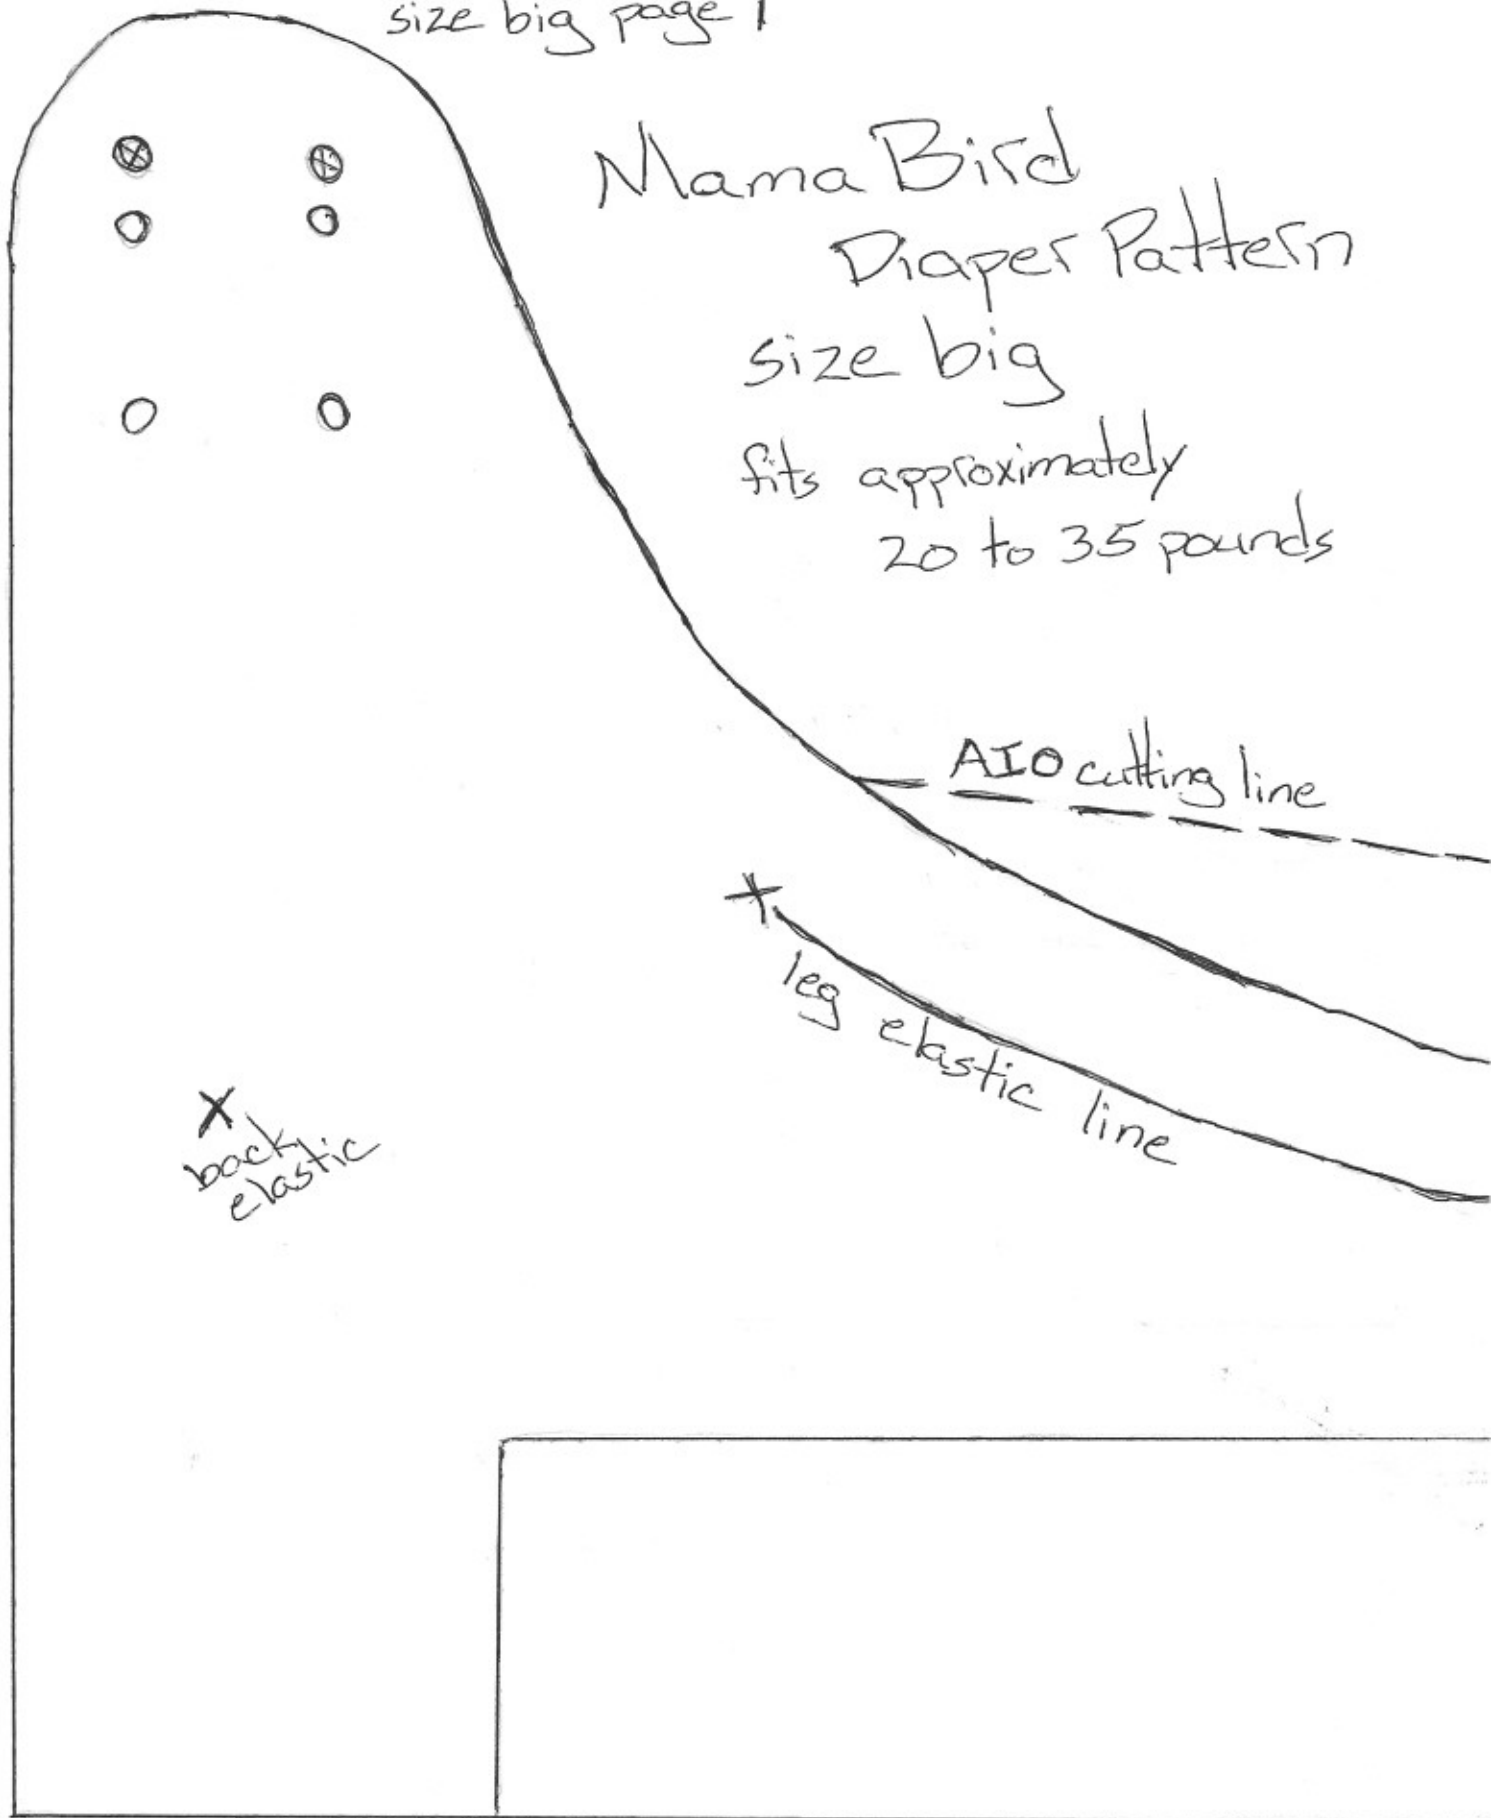

size newborn page 1

Mama Bird
Diaper Pattern
size newborn

Fits approximately
6 to 12 pounds

Place this sheet one half inch under size newborn page 1, aligning lines and markings.

size newborn page 2

size little page 1

Mama Bird Diaper Pattern

size little

fits approximately
10 to 20
pounds

Place this sheet one half
inch under size little page 1,
aligning lines and markings.

size little page 2

1 inch
square

size big page 1

Mama Bird Diaper Pattern

size big

fits approximately
20 to 35 pounds

x
back
elastic

x
leg
elastic line

AIO cutting line

Place this sheet one half
inch under size big page 1,
aligning lines and markings.

size big page 2

stakes
placement

snap placement

loop tape placement