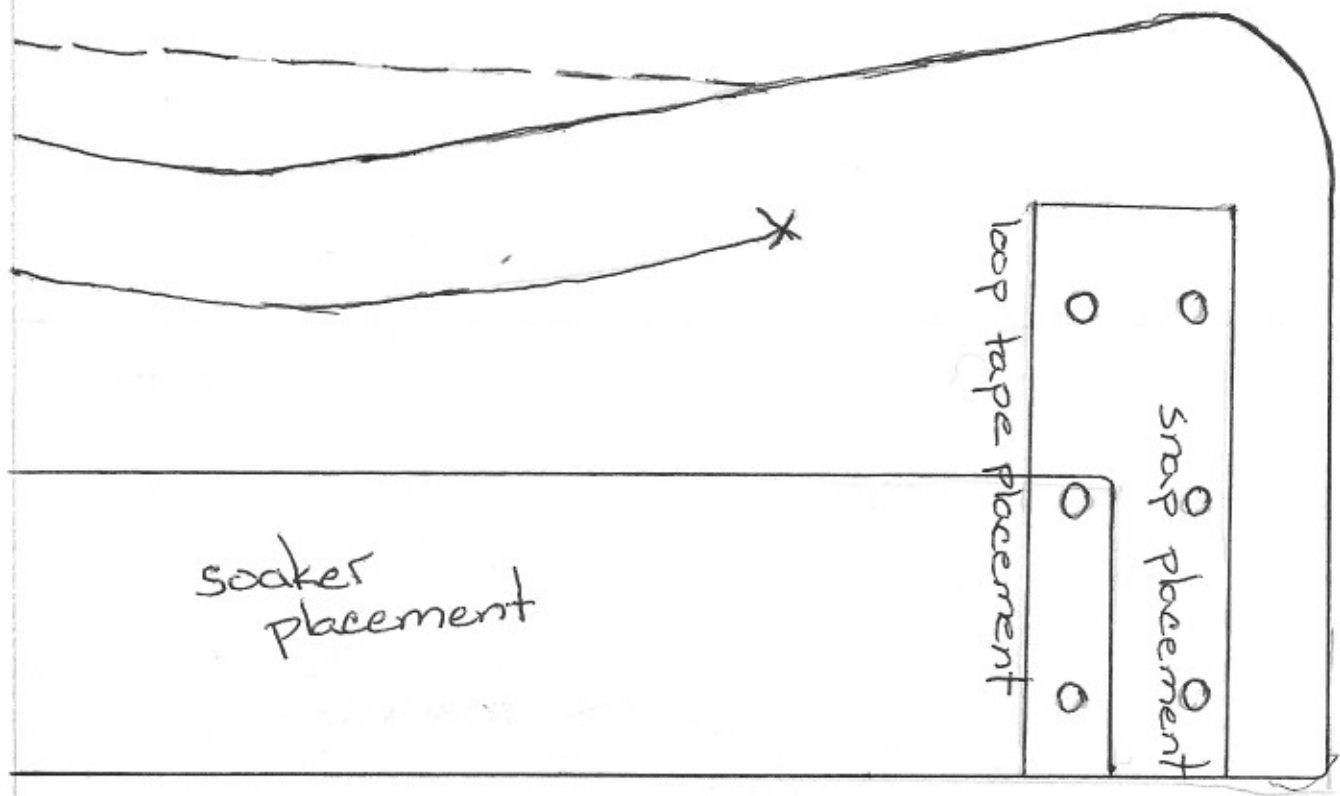

size newborn page 1

Mama Bird
Diaper Pattern
size newborn

Fits approximately
6 to 12 pounds

Place this sheet one half inch under size newborn page 1, aligning lines and markings.

size newborn page 2

size little page 1

Mama Bird Diaper Pattern

size little

fits approximately
10 to 20
pounds

Place this sheet one half
inch under size little page 1,
aligning lines and markings.

size little page 2

1 inch
square

size big page 1

Mama Bird Diaper Pattern

size big

fits approximately
20 to 35 pounds

x
back
elastic

x
leg
elastic line

AIO cutting line

Place this sheet one half
inch under size big page 1,
aligning lines and markings.

size big page 2

stakes
placement

snap placement

loop tape placement